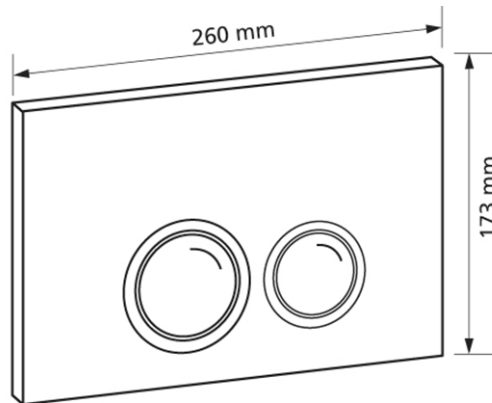

Flush plate T630, green glass, push-buttons in polished chrome-plated brass with 2 quantity technology

**Intended use**

- for cistern Burda K610

**Scope of delivery**

- Flush plate
- Chrome-plated mounting frame

Make:: Burda

Type: Flush plate

Item no.: 630.71