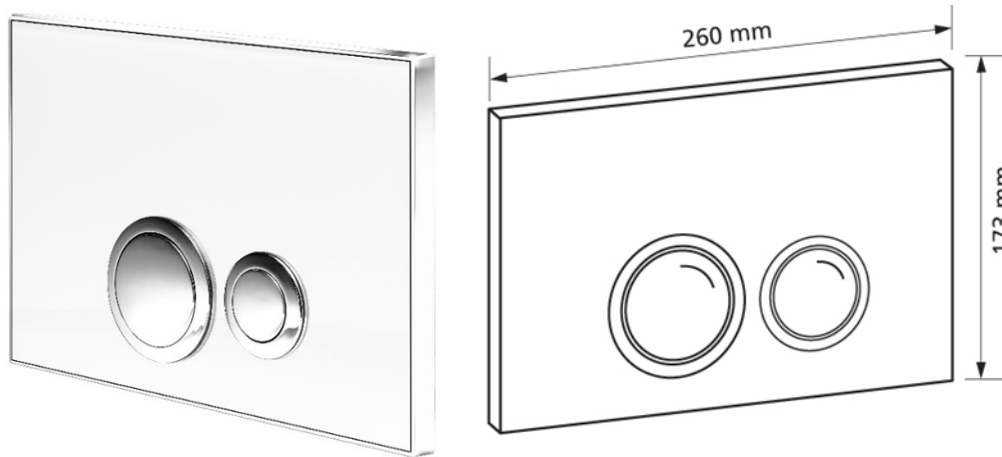

Flush plate T630, white glass, push-buttons in polished chrome-plated brass with 2 quantity technology

**Intended use**

- for cistern Burda K610

**Scope of delivery**

- Flush plate
- Chrome-plated mounting frame

Make:: Burda

Type: Flush plate

Item no.: 630.70