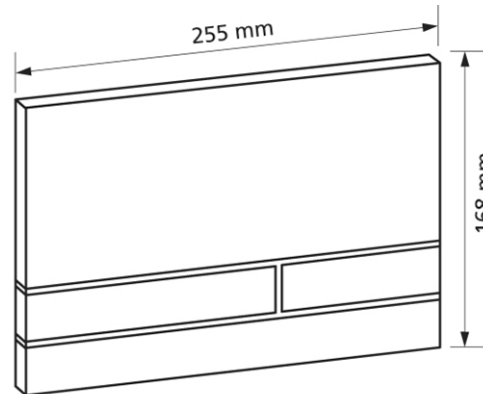

Flush plate T620, white/high gloss -plated with 2 quantity technology

**Intended use**

- for cistern Burda K610

Make:: Burda

Type: Flush plate

Item no...: 620.70