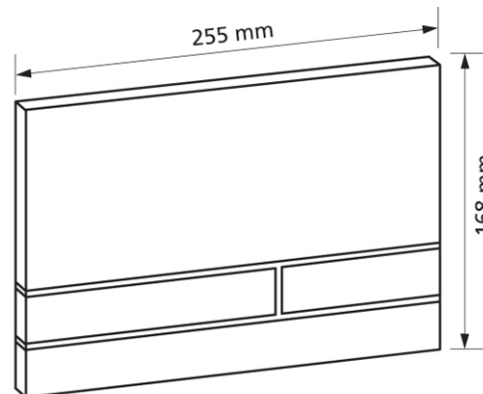

Flush plate T620, stainless steel look with 2 quantity technology

Intended use

- for cistern Burda K610

Make:: Burda

Type: Flush plate

Item no...: 620.60