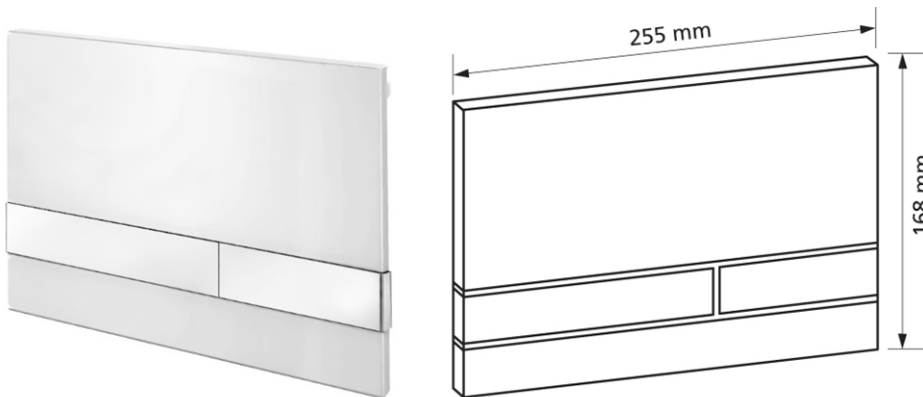

Flush plate T620, matt/matt chrome-plated with 2 quantity technology

**Intended use**

- for cistern Burda K610

Make:: Burda

Type: Flush plate

Item no...: 620.50