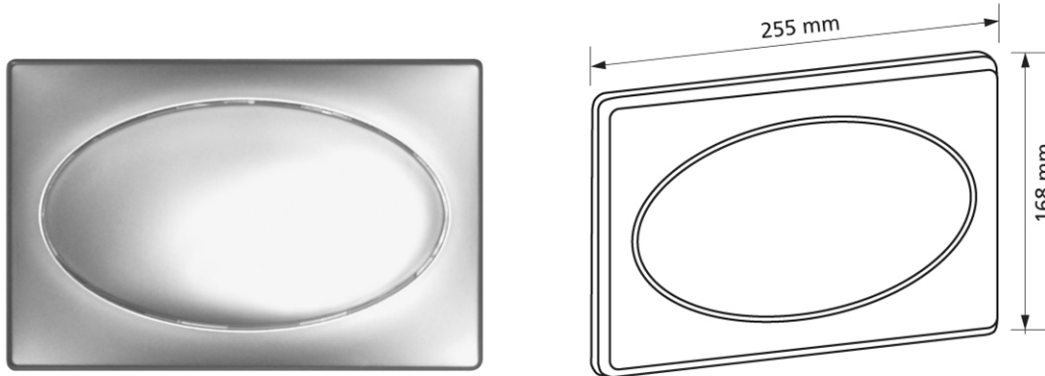

Flush plate T611, high gloss chrome-plated with 1 quantity technology

Intended use

- for cistern Burda K610

Make: Burda

Type: Flush plate

Item no.: 611.51