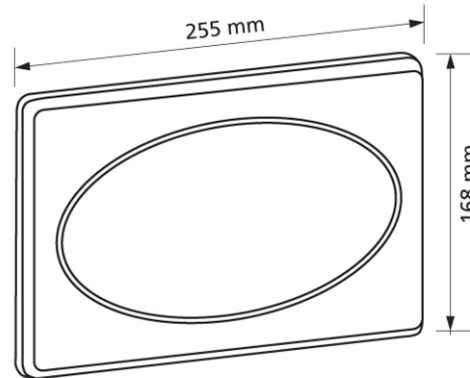

Flush plate T611, matt chrome-plated with 1 quantity technology

Intended use

- for cistern Burda K610

Make: Burda

Type: Flush plate

Item no.: 611.50