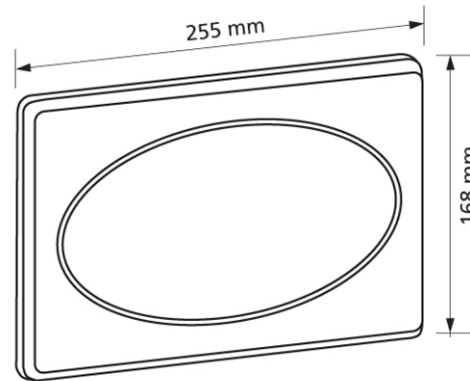

Flush plate T611, white with 1 quantity technology

Intended use

- for cistern Burda K610

Make: Burda

Type: Flush plate

Item no.: 611.00