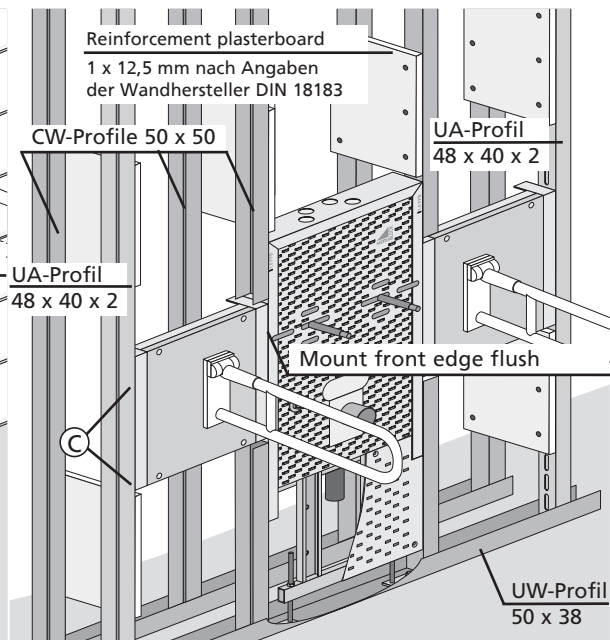

MEROBLOCK mounting plate
for support/folding handles Art.: Z160 for Washstand

Scope of delivery

Fastening

Pre-wall mounting

In-wall mounting

Subject to technical changes. Assembly and installation in relation to neighbouring trades must be carried out in accordance with the recognised rules of technology and applicable DIN standards. The specifications in the planning instructions must be observed.