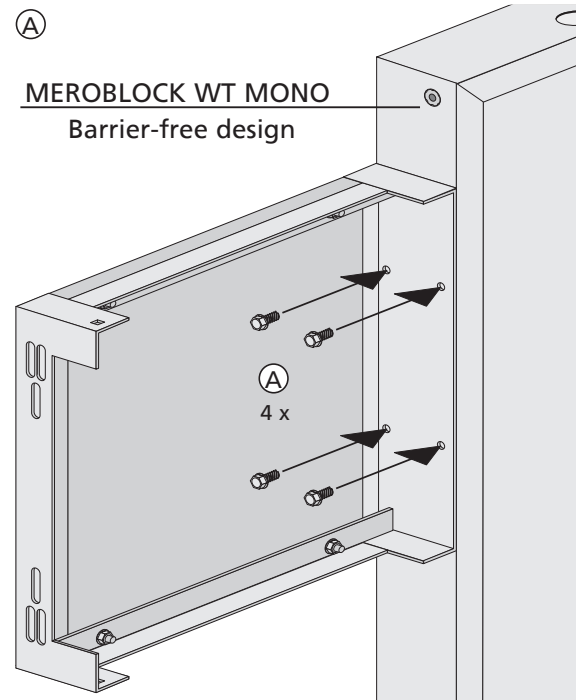

MEROBLOCK mounting plate
for support/folding handles Art.: Z160 for Washstand

Scope of delivery

Fastening

Pre-wall mounting

In-wall mounting

Subject to technical changes. Assembly and installation in relation to neighbouring trades must be carried out in accordance with the recognised rules of technology and applicable DIN standards. The specifications in the planning instructions must be observed.