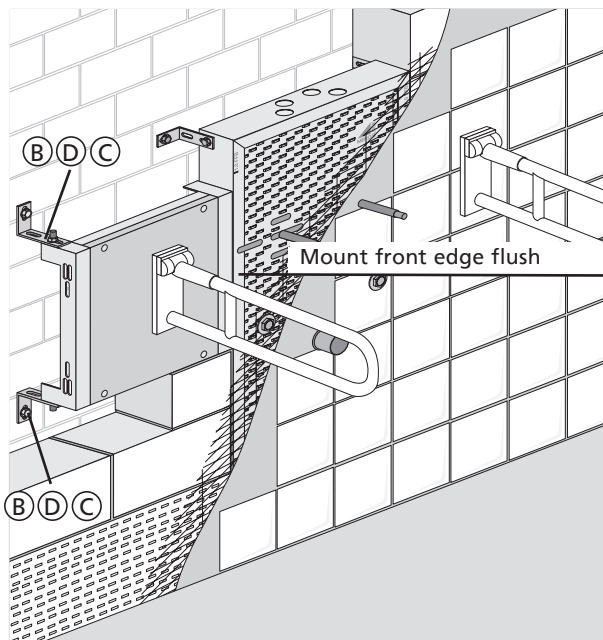

MEROBLOCK mounting plate
for support/folding handles Art.: Z160 for Washstand

Scope of delivery

Fastening

Pre-wall mounting

In-wall mounting

Subject to technical changes. Assembly and installation in relation to neighbouring trades must be carried out in accordance with the recognised rules of technology and applicable DIN standards. The specifications in the planning instructions must be observed.