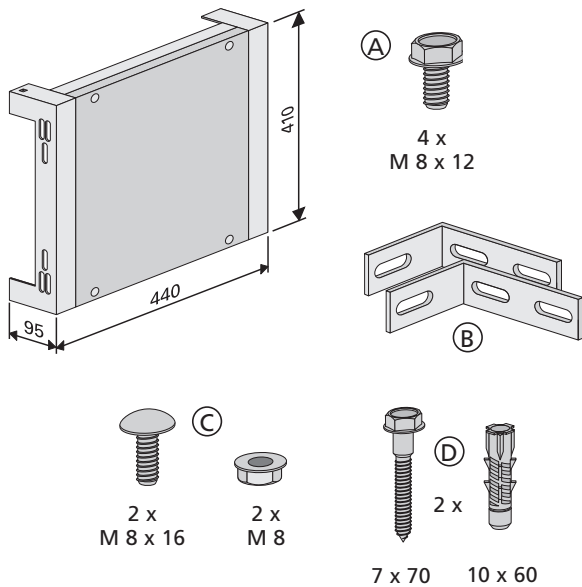

MEROBLOCK mounting plate
for support/folding handles Art.: Z160 for Washstand

Scope of delivery

Fastening

Pre-wall mounting

In-wall mounting

Subject to technical changes. Assembly and installation in relation to neighbouring trades must be carried out in accordance with the recognised rules of technology and applicable DIN standards. The specifications in the planning instructions must be observed.