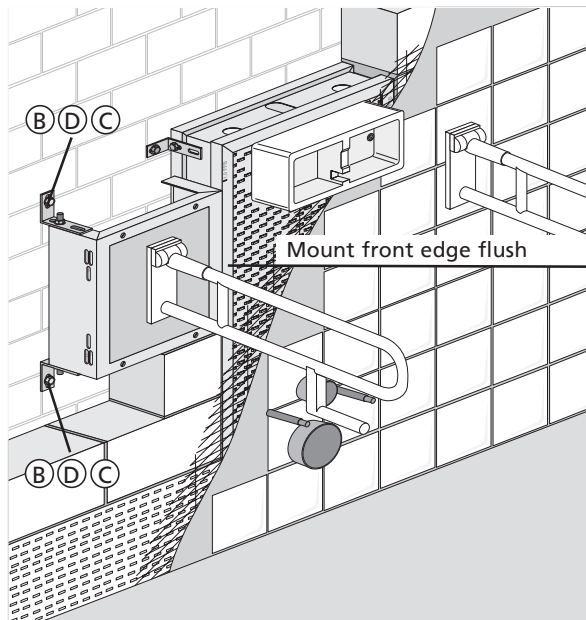

Pre-wall mounting