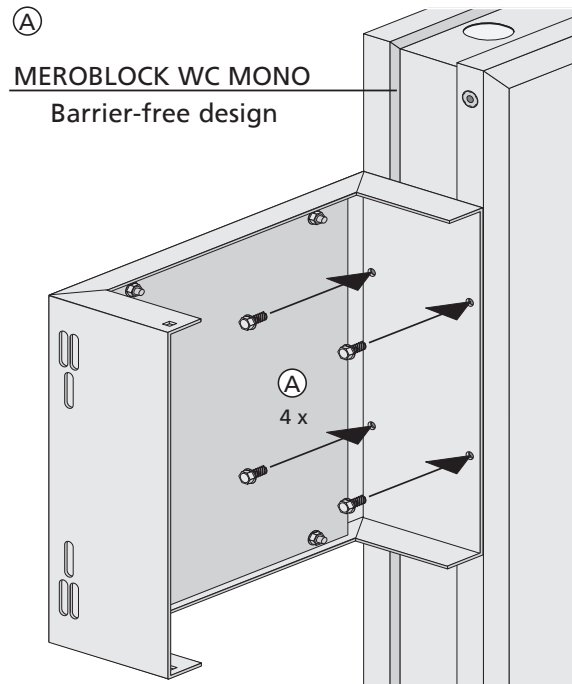

MEROBLOCK mounting plate for support/folding handles Art.: Z140 for WC

Scope of delivery

Fastening

Pre-wall mounting

In-wall mounting

Subject to technical changes. Assembly and installation in relation to neighbouring trades must be carried out in accordance with the recognised rules of technology and applicable DIN standards. The specifications in the planning instructions must be observed.

D 506 514a/07.24