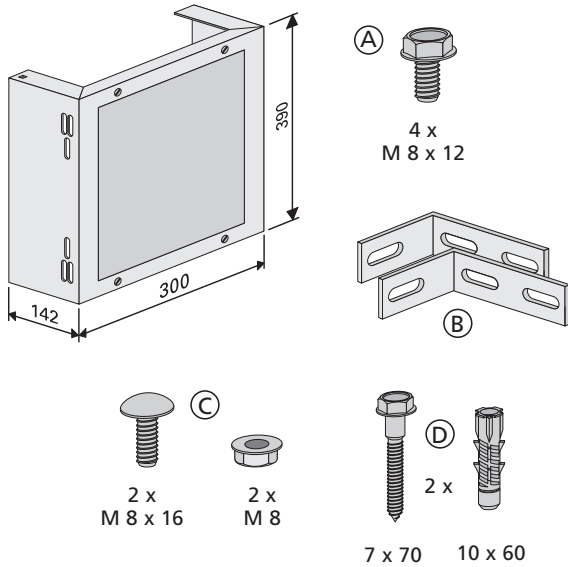

# MEROBLOCK mounting plate for support/folding handles Art.: Z140 for WC

## Scope of delivery