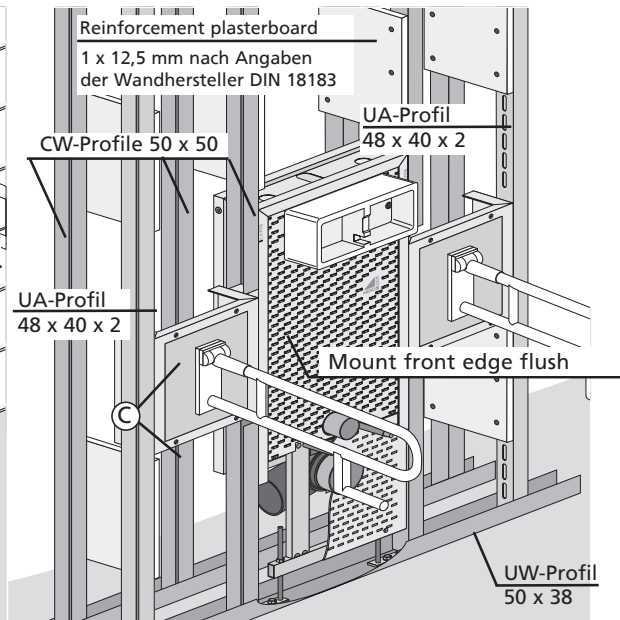

# MEROBLOCK mounting plate for support/folding handles Art.: Z140 for WC

## Scope of delivery

## Fastening

## In-wall mounting

Subject to technical changes. Assembly and installation in relation to neighbouring trades must be carried out in accordance with the recognised rules of technology and applicable DIN standards. The specifications in the planning instructions must be observed.