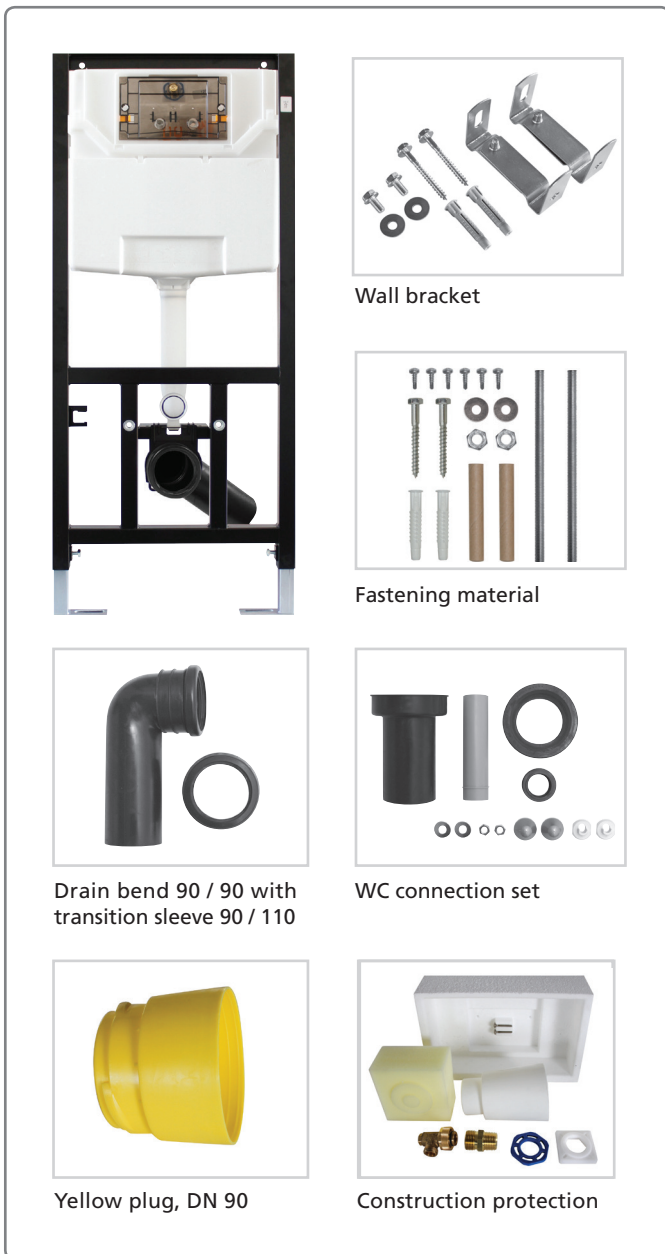

## M-Tec WC element with concealed cistern K770

### Dimensions

## M-Tec WC element