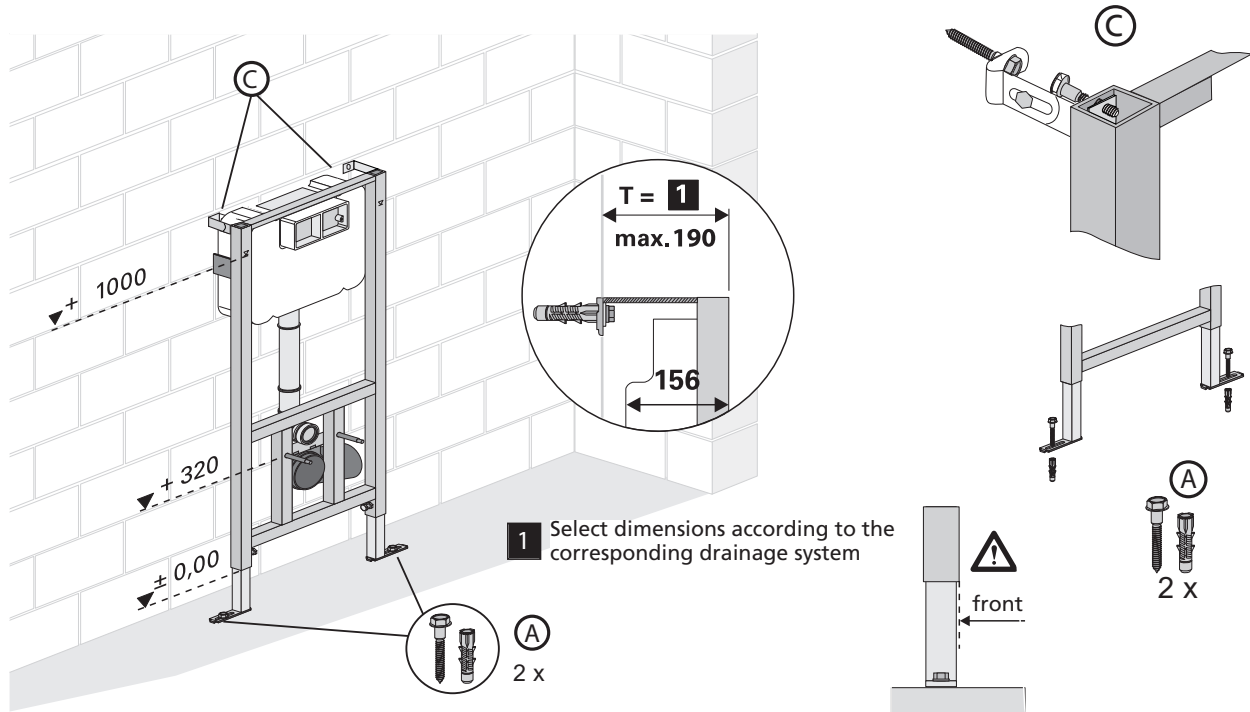

M-Tec WC element

1. Mounting on a pre-wall