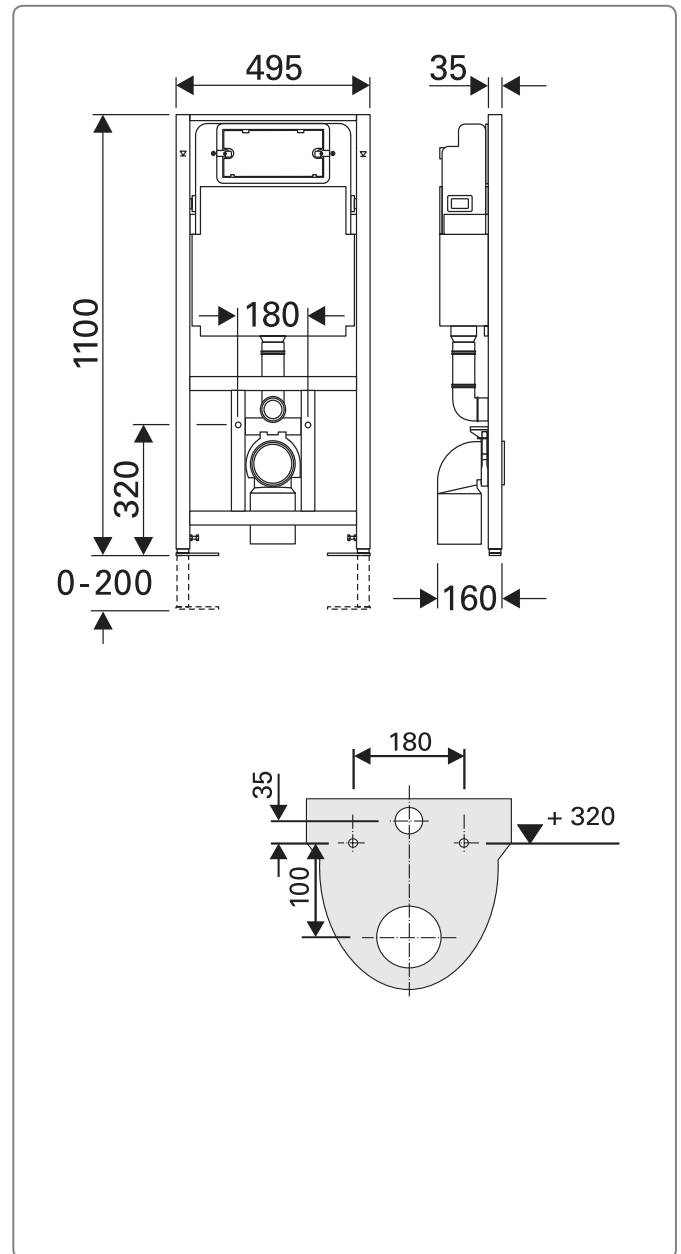

## M-Tec WC element with concealed cistern K770

### Scope of delivery

### Dimensions