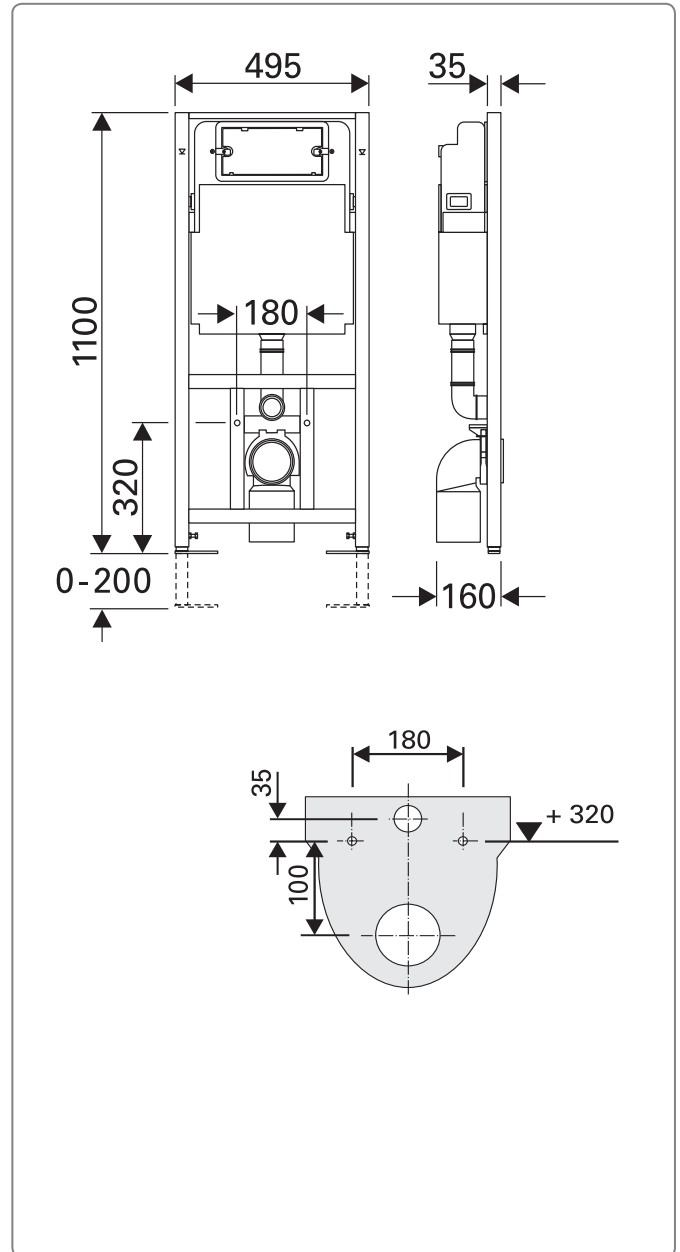

M-Tec WC element with concealed cistern Geberit Sigma

Scope of delivery

Dimensions

M-Tec WC element

1. Mounting on a pre-wall

2. Installation in a metal stud wall