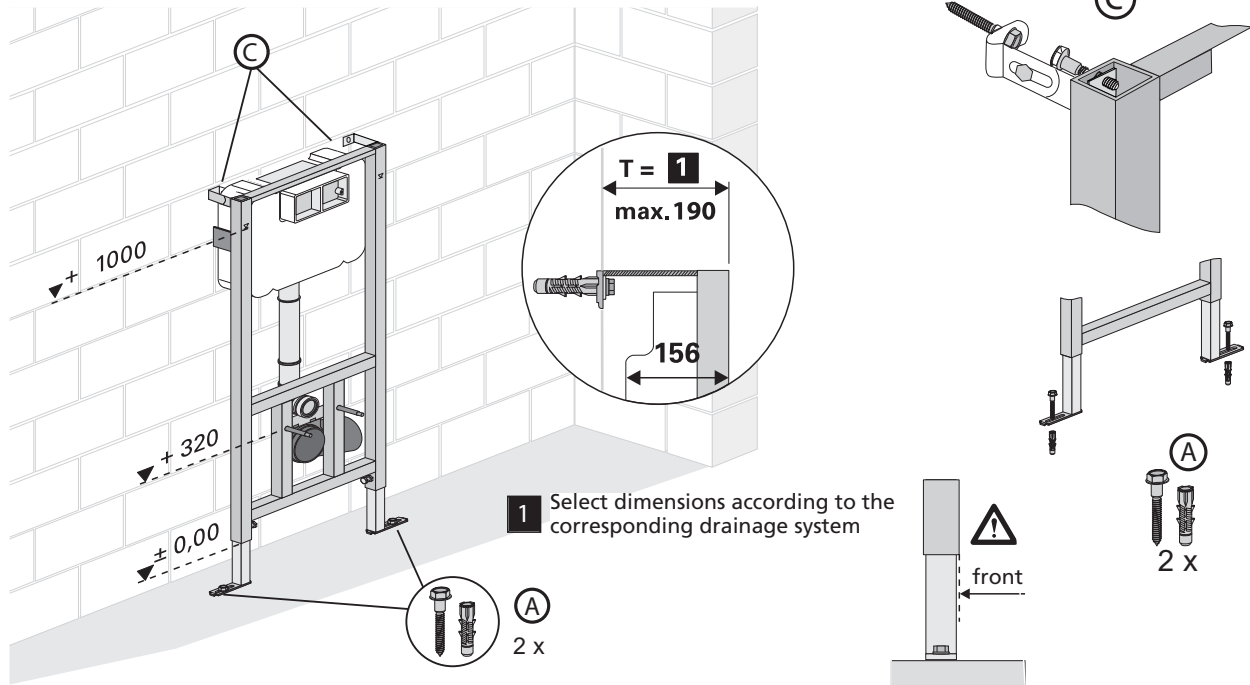

M-Tec WC element with concealed cistern Geberit Sigma

Scope of delivery

Dimensions

M-Tec WC element

1. Mounting on a pre-wall

2. Installation in a metal stud wall