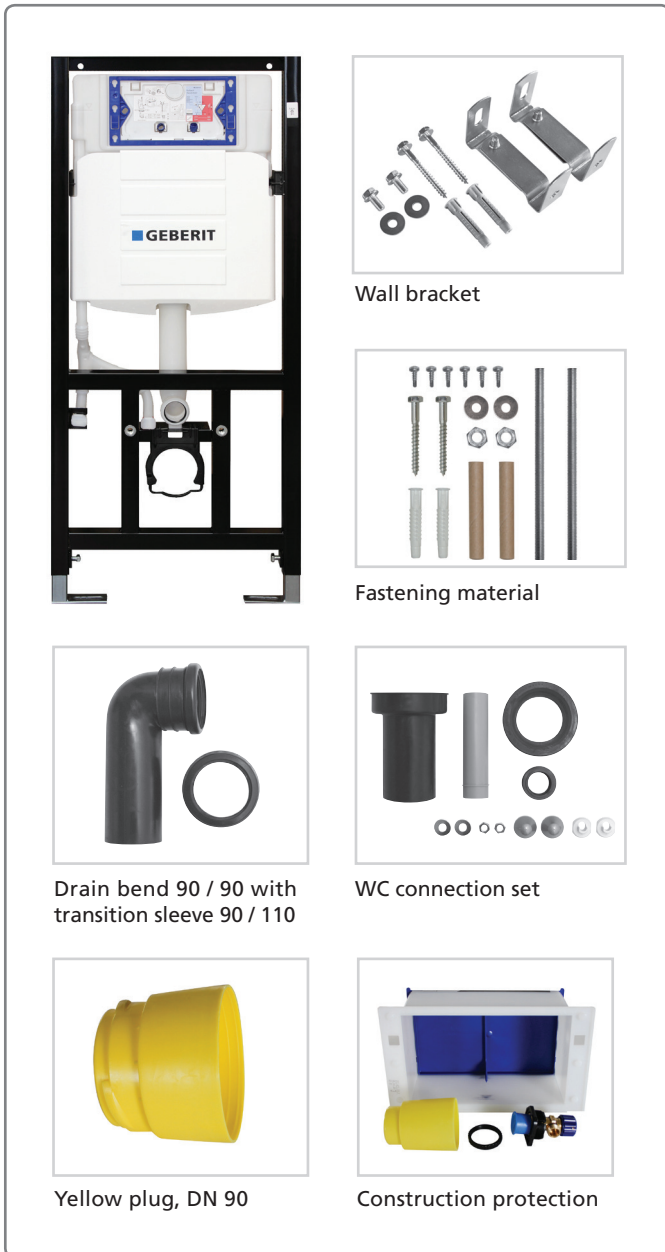

M-Tec WC element with concealed cistern Geberit Sigma

Scope of delivery

Dimensions

M-Tec WC element

1. Mounting on a pre-wall

2. Installation in a metal stud wall