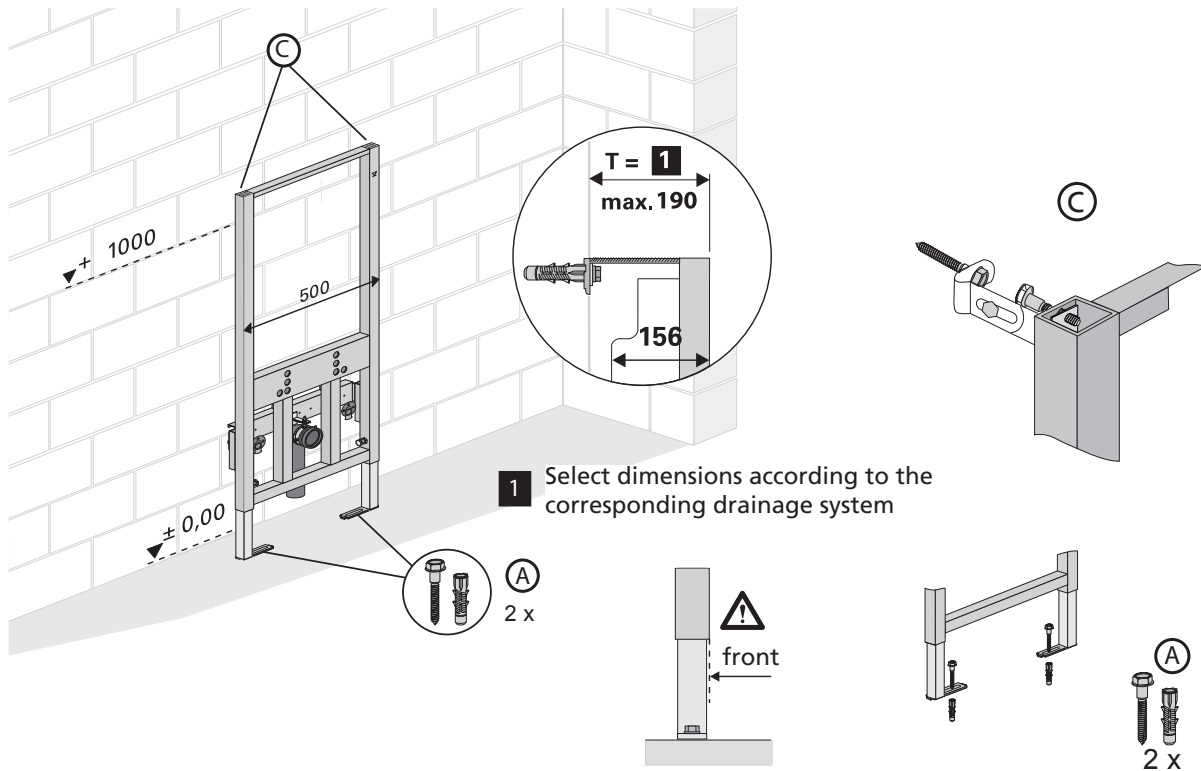

M-Tec Bidet-Element

Scope of delivery

Dimensions

M-Tec bidet element

1. Mounting on a pre-wall

2. Installation in a metal stud wall