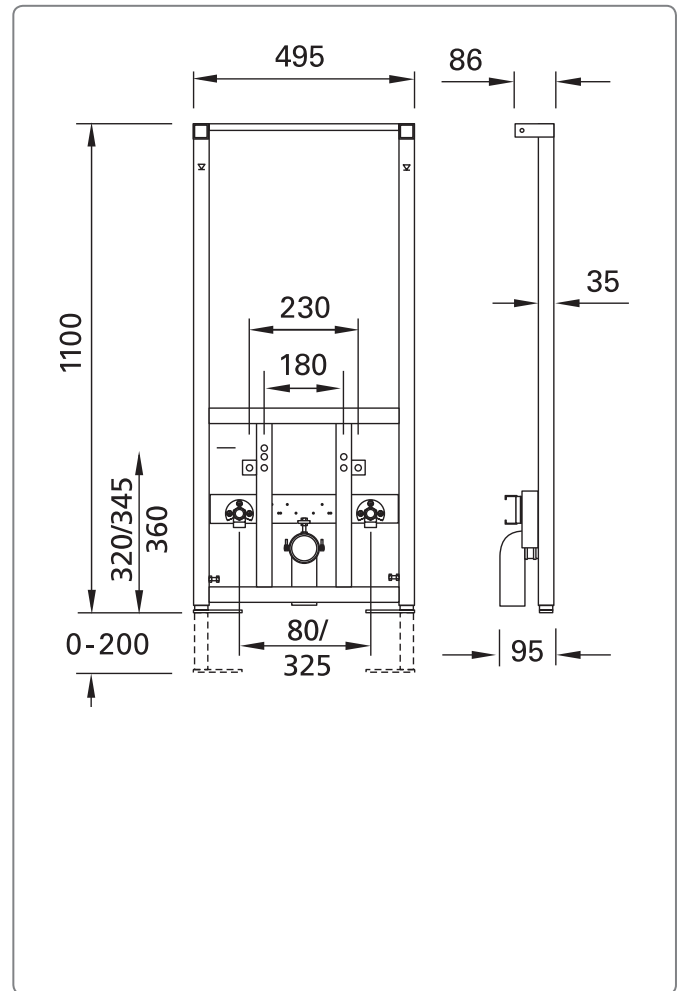

M-Tec Bidet-Element

Scope of delivery

Dimensions

M-Tec bidet element

1. Mounting on a pre-wall

2. Installation in a metal stud wall