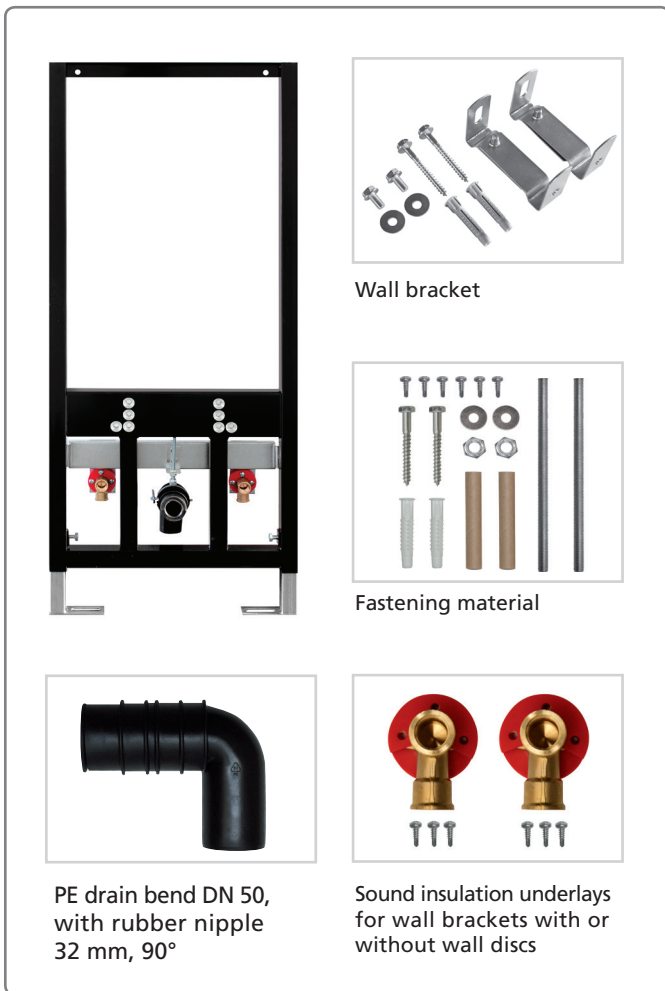

M-Tec Bidet-Element

Scope of delivery

Dimensions

M-Tec bidet element

1. Mounting on a pre-wall

2. Installation in a metal stud wall