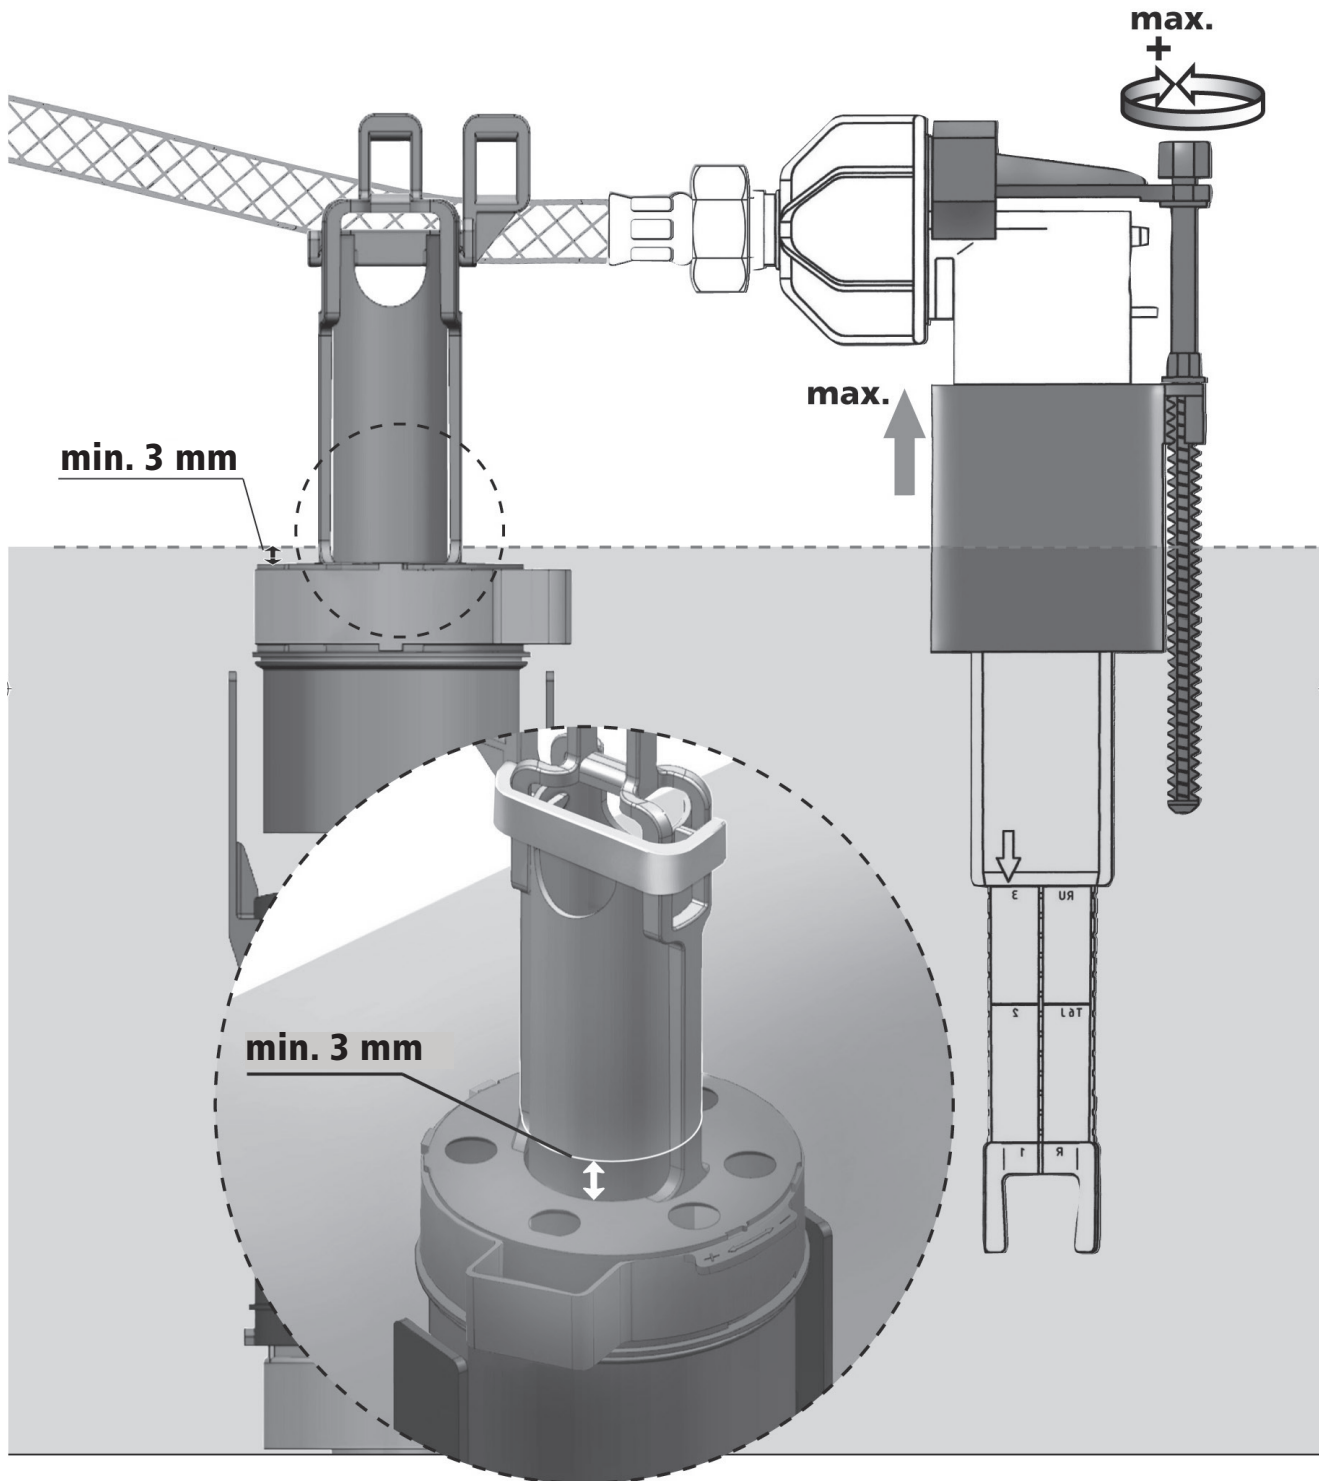

**Setting instructions for 2-quantity drain valve 2.0
for cocealed cistern K610**

Setting instructions for 2-quantity drain valve 2.0
for cocealed cistern K610