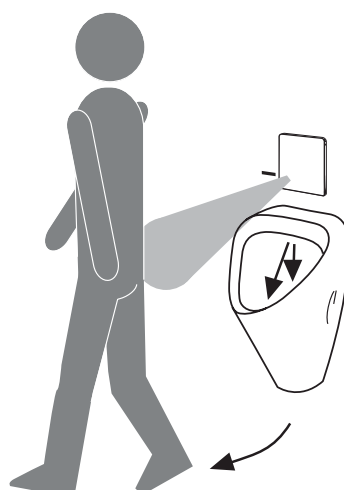

# Remote control electric urinal flush control BurdaTronic U-09

item no. 505556

### Standard settings

Minimum dwell time 4 sec.

Adjustable main flush  
from 5 to 10 sec.

Hygienic flushing  
for 24 hours Non-use