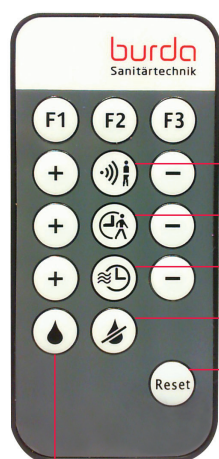

# Remote control electric urinal flush control BurdaTronic U-09

item no. 505556

### Standard settings

Minimum dwell time 4 sec.

Adjustable main flush  
from 5 to 10 sec.

Hygienic flushing  
for 24 hours Non-use

### Function overview

Flushing

- Range/Sensitivity
- Triggering after leaving
- Flushing time
- Flush stop
- Reset