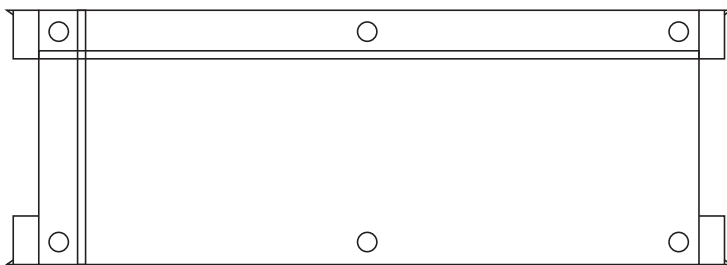

Installation instructions

BS+ universal mounting plate for holding support and folding handles

item no. 240 015

Attention!

When inserting the universal mounting plate, make sure that the C-profile engages in the groove.