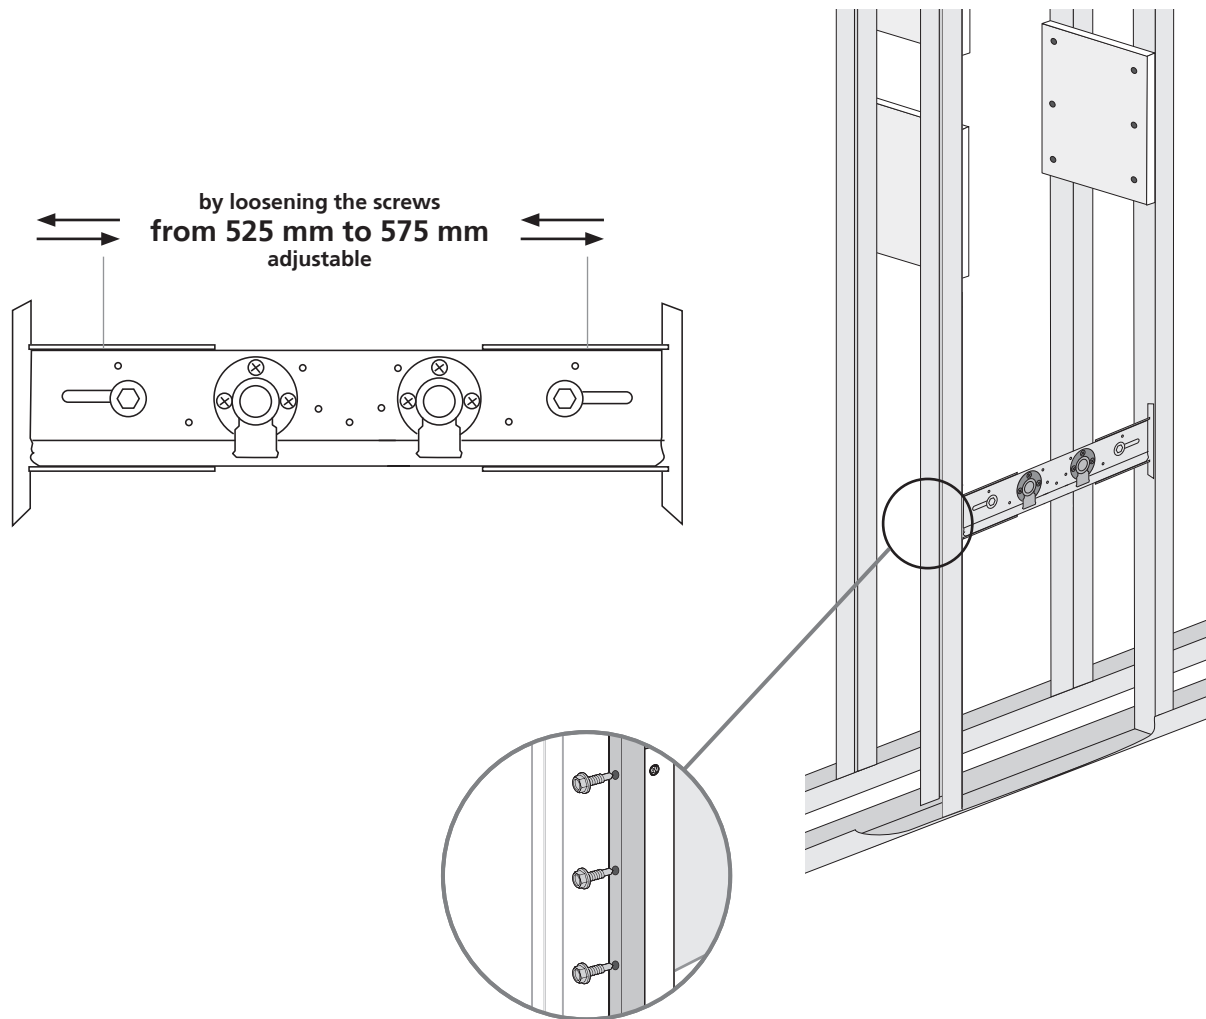

Installation instructions

BS+ traverse for surface-mounted fitting

with wall disc 1/2"

item no. 215 005.00 / 216 0209.00

relocatable