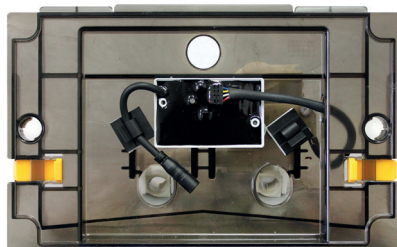

# Burda WC control unit T690.60

## Flush actuation by radio or manually with preset interval flush

Avoidance of stagnant water, which can lead to **legionella contamination**

Scope of delivery item no. T690.60

Flush button T785 stainless steel

Splash protection plate

Shell set

- Preset interval flush (1 x per 24 hours)  
Can be changed via app for Android 1-148 hours
- Flush duration (factory setting 7 sec. can be changed via app for Android)
- Test rinse (can be triggered via app for Android)
- Standard triggering manual or automatic hygiene flush
- Radio release via folding support handles
- Flush Settings-App for Android  
can be requested from [service@burda-online.com](mailto:service@burda-online.com)