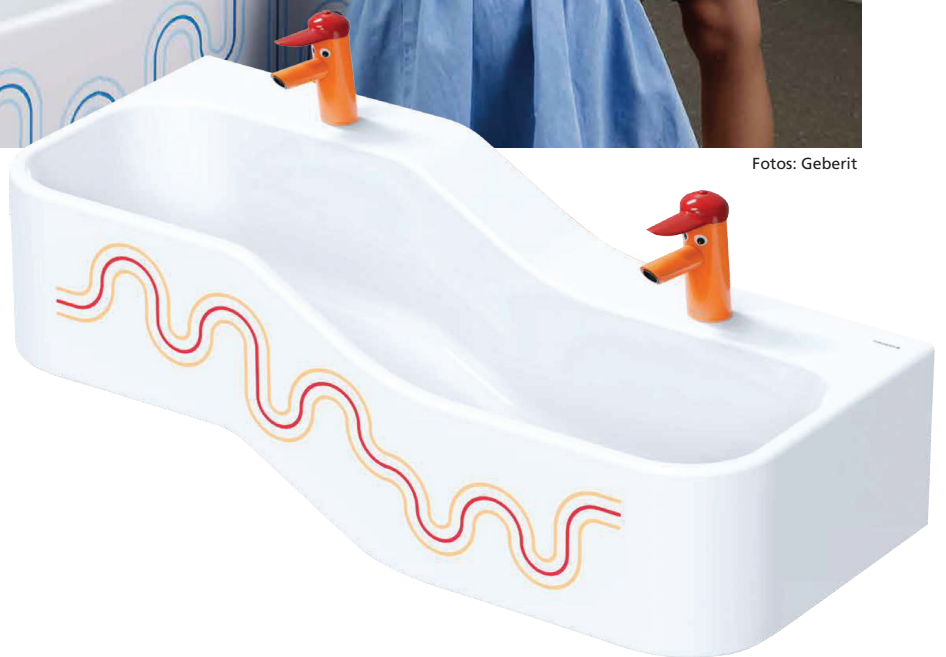

BS+ Mounting element

for Geberit Bambini play and wash landscape (New as of April 2024)

Fotos: Geberit

BS+ Mounting element

for Geberit Bambini play and wash landscape (New as of April 2024)

example 212044.00

example 212046.00

example 212048.00

suitable for: Drywall and pre-wall

- Galvanised, self-supporting and sound-insulated steel construction,
- Mounting plate for variable washbasin mounting,
- Swivelling siphon elbow DN 50,
- Rubber nipple 32 mm,
- Complete installation accessories for element and washstand,
- Adjustable footrests 0-220 mm.

Optional

Sound-decoupled premium wall bracket for pre-wall mounting item no. 240012

BS+ washstand element for

Geberit Bambini 2 for free-standing mixer lower basin left	item no. 212044.00
Geberit Bambini 2 for free-standing mixer lower basin right	item no. 212045.00
Geberit Bambini 3 for free-standing mixer lower basin left	item no. 212046.00
Geberit Bambini 3 for free-standing mixer lower basin right	item no. 212047.00
Geberit Bambini 4 for free-standing mixer lower basin left	item no. 212048.00
Geberit Bambini 4 für Standarmatur tieferes Becken rechts	item no. 212049.00