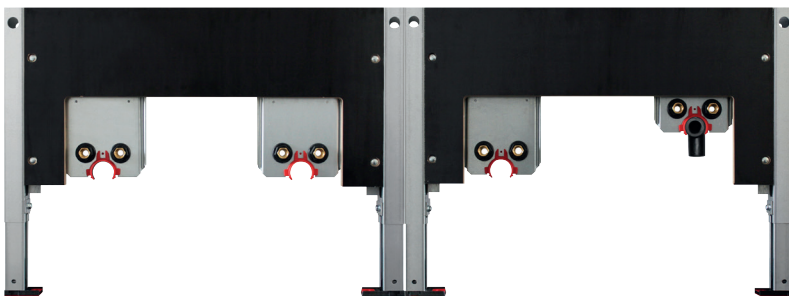

BS+ Mounting element

for Geberit Bambini play and wash landscape (New as of April 2024)

Fotos: Geberit

BS+ Mounting element

for Geberit Bambini play and wash landscape (New as of April 2024)

example 212044.00

example 212046.00

example 212048.00

suitable for: Drywall and pre-wall

- Galvanised, self-supporting and sound-insulated steel construction,
- Mounting plate for variable washbasin mounting,
- Swivelling siphon elbow DN 50,
- Rubber nipple 32 mm,
- Complete installation accessories for element and washstand,
- Adjustable footrests 0-220 mm.

Optional

Sound-decoupled premium wall bracket for pre-wall mounting item no. 240012

BS+ washstand element for

Geberit Bambini 2 for free-standing mixer lower basin left	item no. 212044.00
Geberit Bambini 2 for free-standing mixer lower basin right	item no. 212045.00
Geberit Bambini 3 for free-standing mixer lower basin left	item no. 212046.00
Geberit Bambini 3 for free-standing mixer lower basin right	item no. 212047.00
Geberit Bambini 4 for free-standing mixer lower basin left	item no. 212048.00
Geberit Bambini 4 für Standarmatur tieferes Becken rechts	item no. 212049.00