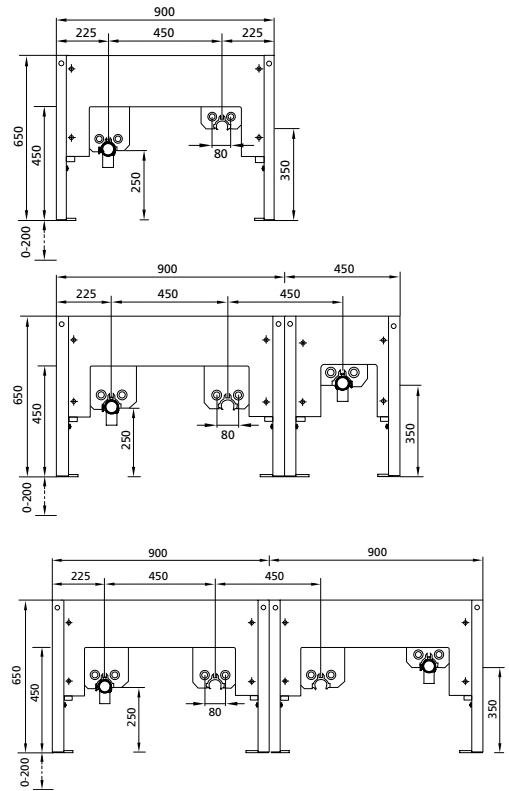

BS+ Mounting element

for Geberit Bambini play and wash landscape (New as of April 2024)

Fotos: Geberit

BS+ Mounting element

for Geberit Bambini play and wash landscape (New as of April 2024)

example 212044.00

example 212046.00

example 212048.00

suitable for: Drywall and pre-wall

- Galvanised, self-supporting and sound-insulated steel construction,
- Mounting plate for variable washbasin mounting,
- Swivelling siphon elbow DN 50,
- Rubber nipple 32 mm,
- Complete installation accessories for element and washstand,
- Adjustable footrests 0-220 mm.