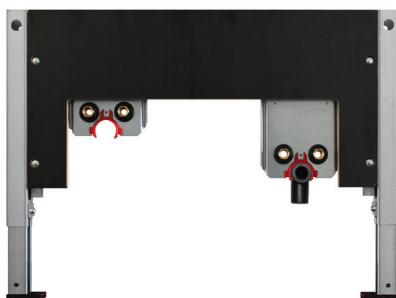

BS+ Mounting element

for Geberit Bambini play and wash landscape (New as of April 2024)

Fotos: Geberit

BS+ Mounting element

for Geberit Bambini play and wash landscape (New as of April 2024)

example 212044.00

example 212046.00

example 212048.00

suitable for: Drywall and pre-wall

- Galvanised, self-supporting and sound-insulated steel construction,
- Mounting plate for variable washbasin mounting,
- Swivelling siphon elbow DN 50,
- Rubber nipple 32 mm,
- Complete installation accessories for element and washstand,
- Adjustable footrests 0-220 mm.

Optional

Sound-decoupled premium wall bracket for pre-wall mounting item no. 240012

BS+ washstand element for

Geberit Bambini 2 for free-standing mixer lower basin left	item no. 212044.00
Geberit Bambini 2 for free-standing mixer lower basin right	item no. 212045.00
Geberit Bambini 3 for free-standing mixer lower basin left	item no. 212046.00
Geberit Bambini 3 for free-standing mixer lower basin right	item no. 212047.00
Geberit Bambini 4 for free-standing mixer lower basin left	item no. 212048.00
Geberit Bambini 4 für Standarmatur tieferes Becken rechts	item no. 212049.00