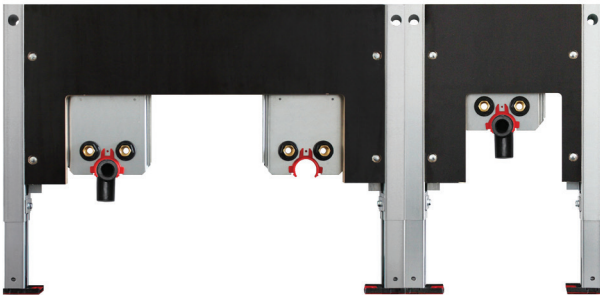

BS+ Mounting element

for Geberit Bambini play and wash landscape (New as of April 2024)

Fotos: Geberit

BS+ Mounting element

for Geberit Bambini play and wash landscape (New as of April 2024)

example 212044.00

example 212046.00

example 212048.00

suitable for: Drywall and pre-wall

- Galvanised, self-supporting and sound-insulated steel construction,
- Mounting plate for variable washbasin mounting,
- Swivelling siphon elbow DN 50,
- Rubber nipple 32 mm,
- Complete installation accessories for element and washstand,
- Adjustable footrests 0-220 mm.

Optional

Sound-decoupled premium wall bracket for pre-wall mounting item no. 240012

BS+ washstand element for

Geberit Bambini 2 for free-standing mixer lower basin left	item no. 212044.00
Geberit Bambini 2 for free-standing mixer lower basin right	item no. 212045.00
Geberit Bambini 3 for free-standing mixer lower basin left	item no. 212046.00
Geberit Bambini 3 for free-standing mixer lower basin right	item no. 212047.00
Geberit Bambini 4 for free-standing mixer lower basin left	item no. 212048.00
Geberit Bambini 4 für Standarmatur tieferes Becken rechts	item no. 212049.00