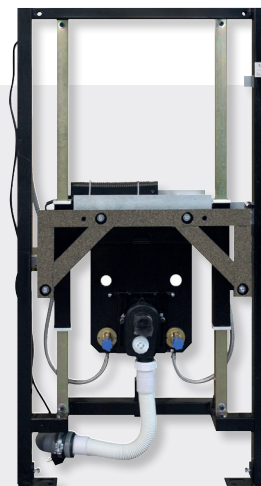

my move

WT comfort

Intergenerational washstand systems
with electric height adjustment
FOR EXISTING WASHSTAND

Burda my move WT comfort
Dimensions: W / H / D: 600 / 1120 / 170 mm
item no. 270501

Dimensions: W / H / D: 600 / 1265 / 170 mm
item no. 270502

Optionally available at an extra charge:

- Individual glass plate colour according to RAL 270505
- Glass top with mirror
  Total W/H 700 x 1450 mm, mirror W/H 700 x 690 mm 270506
- Glass top with mirror
  Total W/H 700 x 1630 mm, mirror W/H 700 x 870 mm 270513
- Cladding for individual installation, RAL Classic colours 270508
- Cladding for individual installation, RAL Design colours 270515
- External „up/down“ button 270516

- Investment in the future
- Assistance in everyday life
- Flexible into old age
- Perfect technology

- Appealing design
- 30 cm height adjustable
- Drive by Wire/Remote Controlled
- Glass colour individual

- 400 kg lifting force for WC
- Prepared for wash WC
- Optional washstand with mirror
- Ready for connection