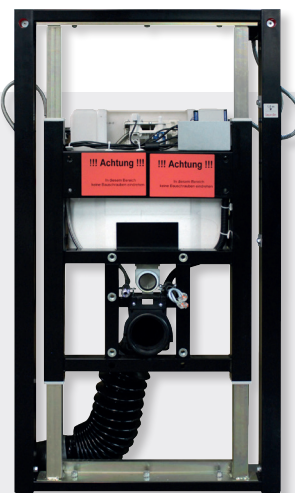

my move

WC comfort

Intergenerational WC facilities
with electric height adjustment

compatible with Duravit Sensowash®

compatibel with Geberit AquaClean