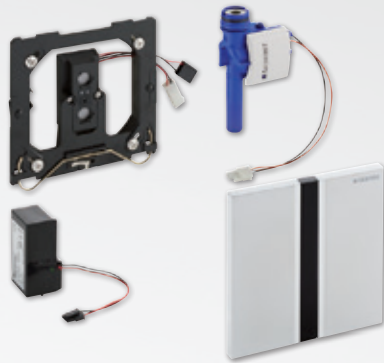

Geberit urinal flush control, cover plate type 50

for mains operation

Design	Ref. no.
Brushed chrome, Zinc die casting	505462.87

- With front panel
- With mounting frame
- Integrated electronics, 230 V

Suitable for the following elements:
647572, 647584, 214712, 214713, 523623, 543131, UR3-85-59