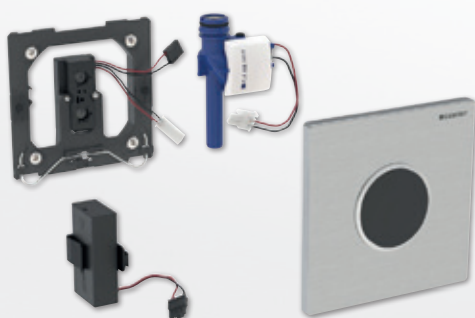

Geberit urinal flush control, cover plate type 10

for battery operation

Design	Ref. no.	Design	Ref. no.
Plate: brushed Design ring: polished	505466.00	Plate: white Design ring: matt chrome finish	505466.85
Plate: polished chrome finish Design ring: matt chrome finish	505466.65	Plate: black Design ring: polished chrome finish	505466.84
Plate: white Designring: hgl. verchromt	505466.83	Plate: matt chrome finish Design ring: polished chrome finish	505466.68
Plate: white Design ring: gold-plated	505466.66		

- With front panel
- With mounting frame
- Integrated electronics, battery operation

Suitable for the following elements:
647572, 647584, 214712, 214713, 523623, 543131, UR3-85-59