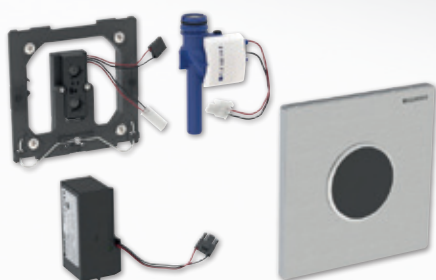

Geberit urinal flush control, cover plate type 10

for mains operation

- With front panel
- With mounting frame
- Integrated electronics, 230 V

Suitable for the following elements:

647572, 647584, 214712, 214713, 523623, 543131, UR3-85-59

Design	Ref. no.	Design	Ref. no.
Plate: brushed Design ring: polished	505458.00	Plate: white Design ring: matt chrome finish	505458.85
Plate: polished chrome finish Design ring: matt chrome finish	505458.65	Plate: black Design ring: polished chrome finish	505458.84
Plate: white Design ring: polished chrome finish	505458.83	Plate: matt chrome finish Design ring: polished chrome finish	505458.68
Plate: white Design ring: gold-plated	505458.66