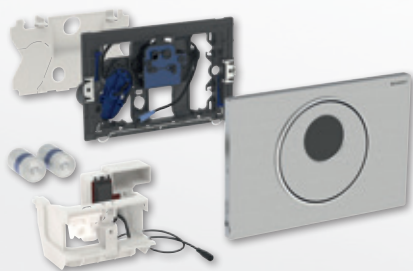

Geberit WC control unit Sigma10, screwable automatic / contactless / manual

for battery operation

Design	Ref. no.
Geberit WC control, Sigma10, screwable for Geberit concealed cistern Sigma	
Plate and button: brushed Design ring: polished	505433

Vandal-proof flush control for retrofitting or new installation for public and private areas.
Suitable for Geberit Sigma concealed cisterns.
Triggering is automatic / contactless via an infrared sensor as well as manually as a 1-quantity or 2-quantity flush.

Suitable for the following elements:
211088, 211090, 211121, 211148, 211600, 211606, 211666, 220088, 220099, 400018, 511109, 511116, 511118, WC13-12-23, WC22-12-23, WC3-12-21, WC33-12-21, WC5-12-26, WC5-12-27