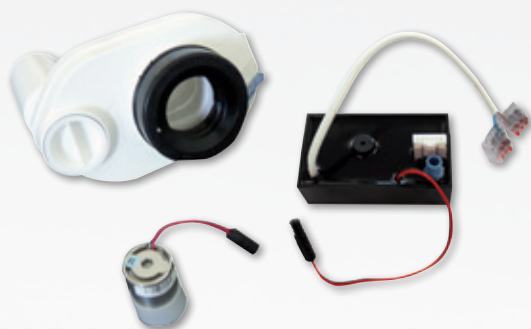

**for battery operation**

Design	Ref. no.
Battery operation	505425

For manual, wireless flush actuation for Geberit Sigma concealed cistern via electronic Geberit WC control unit.

## Burda Flowtronik

for mains operation

Concealed urinal flush control with trap sensor, programmable via Android App 230 V, ready-to-install set

consisting of:

- Electronics box
- Solenoid valve
- Trap sensor