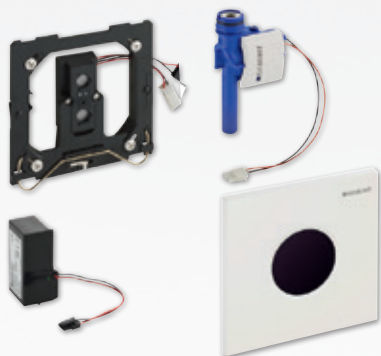

Flushing systems urinal

Geberit urinal flush control, cover plate type 01

for mains operation

- With front panel
- With mounting frame
- Integrated electronics, 230 V

Suitable for the following elements:

647572, 647584, 214712, 214713, 523623, 543131, UR3-85-59

Design	Ref. no.
White alpine, zinc die casting	505457.00
Polished chrome finish, zinc die casting	505457.51
Matt chrome finish, zinc die casting	505457.50