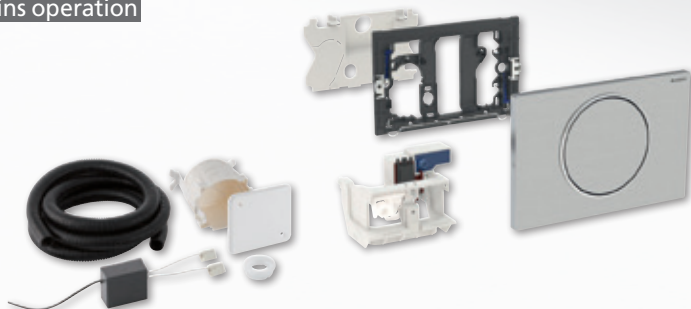

Note:

The distance between the mains transformer and the WC control unit including the extension cable, must not exceed 4 metres; Larger distances only after consultation with Geberit.

Geberit WC control unit Sigma10
Manual / for folding support rails with radio transmission

for mains operation