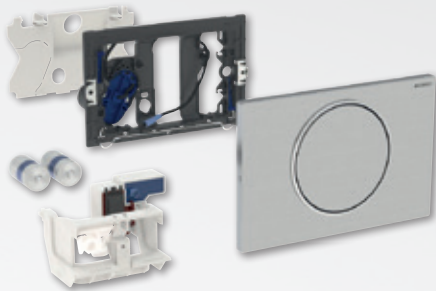

Vandal-proof flush control for retrofitting or new installation for public and private areas.

Suitable for Geberit Sigma concealed cisterns.

Triggering is automatic / contactless, via an infrared sensor or by approaching the flush with the hand as a 1-quantity or 2-quantity flush.

Geberit WC control unit Sigma10  
Manual / for folding support rails with radio transmission

**for battery operation**

Design	Ref. no.
Geberit WC control, Sigma10, screwable Radio triggering for Geberit concealed cistern Sigma	
Plate and button: brushed Design ring: polished	505426