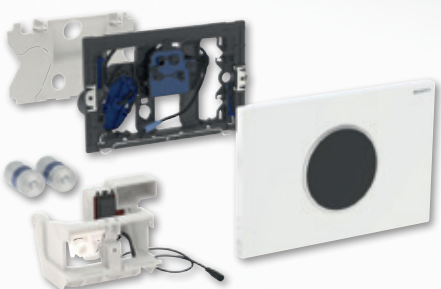

Design	Ref. no.
Geberit WC control, Sigma10, screwable for Geberit concealed cistern Sigma	
Plate: brushed Design ring: polished	505432

Vandal-proof flush control for retrofitting or new installation for public and private areas.

Suitable for Geberit Sigma concealed cisterns.

Triggering is automatic / contactless, via an infrared sensor or by approaching the flush with the hand as a 1-quantity or 2-quantity flush.

Suitable for the following elements:

211088, 211090, 211121, 211148, 211600, 211606, 211666, 220088, 220099, 400018, 511109, 511116, 511118, WC13-12-23, WC22-12-23, WC3-12-21, WC33-12-21, WC5-12-26, WC5-12-27

Geberit WC control unit Sigma10 automatic / contactless

for battery operation