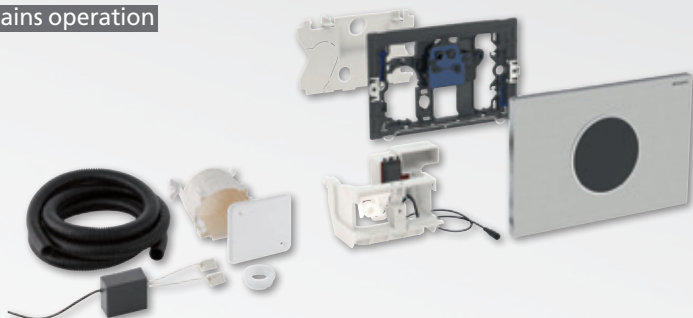

Vandal-proof flush control for retrofitting or new installation for public and private areas.

Suitable for Geberit Sigma concealed cisterns.

Activation is automatic / contactless / manual via an infrared sensor as well as by hand as a 1-quantity or 2-quantity flush.

## Geberit WC control unit Sigma10, screwable automatic / contactless

for mains operation

Design	Ref. no.
Burda WC control unit Sigma10, screwable for Geberit concealed cistern Sigma	
Plate: brushed Design ring: polished	505434
Geberit shell for WC control with electrical flush release	505441