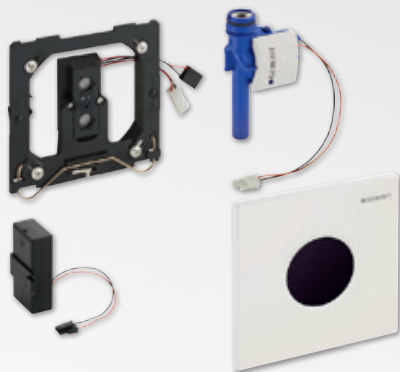

Geberit urinal flush control, cover plate type 01

for battery operation

Design	Ref. no.
White alpine, Zinc die casting	505463.00
Polished chrome finish, Zinc die casting	505463.51
Matt chrome finish, Zinc die casting	505463.50

- With front panel
- With mounting frame
- Integrated electronics, battery operation

Suitable for the following elements:
647572, 647584, 214712, 214713, 523623, 543131, UR3-85-59