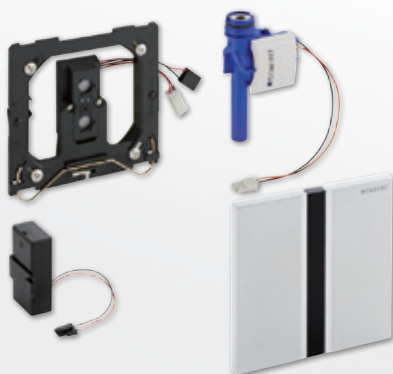

Geberit urinal flush control, cover plate type 50

for battery operation

Design	Ref. no.
Brushed chrome, Zinc die casting	505423.87

- With front panel
- With mounting frame
- Integrated electronics, battery operation

Suitable for the following elements:
647572, 647584, 214712, 214713, 523623, 543131, UR3-85-59