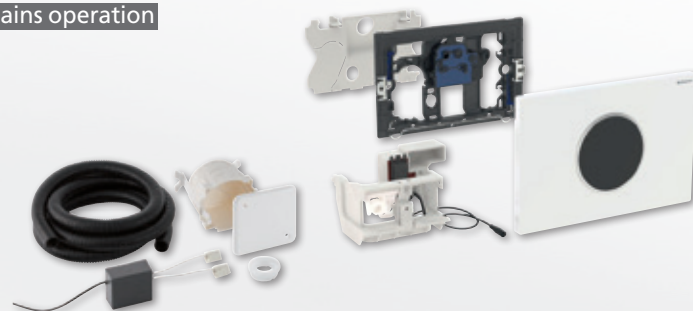

Geberit WC control unit Sigma10 automatic / contactless

for mains operation

Design	Ref. no.	Design	Ref. no.
Geberit WC control unit, Sigma10 for Geberit UP-SPK Sigma		Plate: matt chrome finish Design ring: polished chrome finish	505431.68
Plate: brushed Design ring: polished	505431.00	Plate: white Design ring: polished chrome finish	505431.83
Plate: polished chrome finish Design ring: matt chrome finish	505431.65	Geberit shell set for WC control with electrical flush release	505441
Plate: white Design ring: gold-plated	505431.66		
Plate: black Design ring: polished chrome finish	505431.84		

Vandal-proof flush control for retrofitting or new installation for public and private areas.

Suitable for Geberit Sigma concealed cisterns.

Triggering is automatic / contactless / manual via an infrared sensor as well as manually as a 1-quantity or 2-quantity flush.

Suitable for the following elements:

211088, 211090, 211121, 211148, 211600, 211606, 211666, 220088, 220099, 400018, 511109, 511116, 511118, WC13-12-23, WC22-12-23, WC3-12-21, WC33-12-21, WC5-12-26, WC5-12-27

Note:

The distance between the mains transformer and the WC control unit including the extension cable, must not exceed 4 metres; Larger distances only after consultation with Geberit.

Vandal-proof flush control for retrofitting or new installation for public and private areas.

Suitable for Geberit Sigma concealed cisterns.

Triggering is automatic / contactless via an infrared sensor as well as by approaching with the hand as a 1-quantity or 2-quantity flush.

Suitable for the following elements:

211088, 211090, 211121, 211148, 211600, 211606, 211666, 220088, 220099, 400018, 511109, 511116, 511118, WC13-12-23, WC22-12-23, WC3-12-21, WC33-12-21, WC5-12-26, WC5-12-27

Note:

The distance between the mains transformer and the WC control unit including the extension cable, must not exceed 4 metres; Larger distances only after consultation with Geberit.