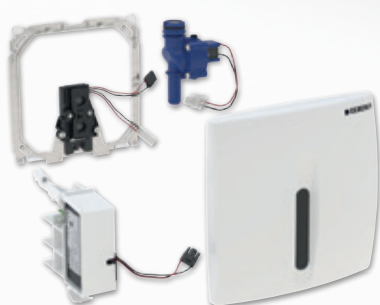

Geberit urinal flush control Basic

for mains operation

Design

Ref. no.

White alpine, plastic

505464.00

Matt chrome finish, plastic

505464.50

- With front panel
- With mounting frame
- Integrated electronics, 230 V

Suitable for the following elements:
647562, 214702, UR3-87-59, 523613

Accessories:
Geberit service mobile phone, page 84