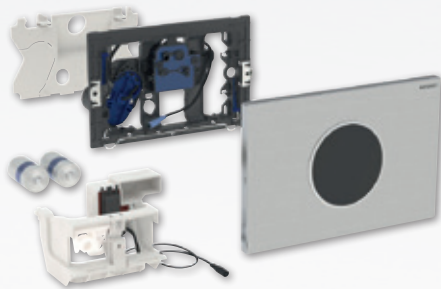

## Geberit WC control unit Sigma10, screwable automatic / contactless / manual

**for battery operation**

Design	Ref. no.
Geberit WC control, Sigma10, screwable for Geberit concealed cistern Sigma	
Plate and button: brushed Design ring: polished	505433

**Vandal-proof flush control for retrofitting or new installation for public and private areas.**  
Suitable for Geberit Sigma concealed cisterns.  
Triggering is automatic / contactless via an infrared sensor as well as manually as a 1-quantity or 2-quantity flush.

# Flushing systems wc

Geberit WC control unit Sigma10, screwable automatic / contactless

for battery operation

Design	Ref. no.
Geberit WC control, Sigma10, screwable for Geberit concealed cistern Sigma	
Plate: brushed Design ring: polished	505432