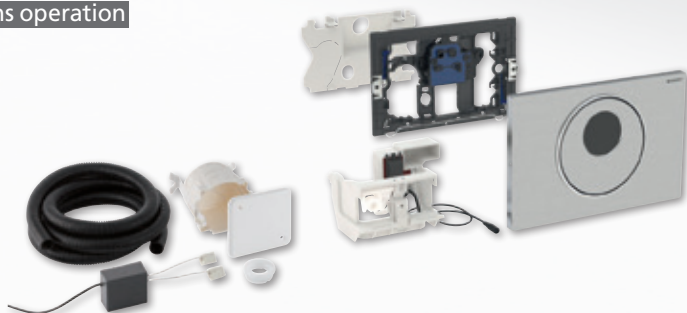

# Flushing systems wc

Burda WC control unit suitable for Burda cistern K770 manual / for folding support rails with radio transmission

for mains operation

Design	Ref. no.
Burda WC control unit, screwable for Burda concealed cistern K770	
Button: white	T690.00
Button: stainless steel	T690.60

Flush control for retrofitting or new installation in public or private areas. Suitable for Burda K770 cisterns. Triggered either manually using an actuation button with dual flush or wirelessly via radio transmission using a folding support handle.

Suitable for the following elements:

211065, 211066, 211140, 211149, 211240, 211303, 211330, 211700, 211943, 220140, WC3-50-21, WC5-50-26, WC5-50-27, WC33-50-21

- Radio activation via folding support handles
- Hygienic flush adjustable (1-148 hours factory setting, 24 hours can be changed via app for Android)
- Flush duration (factory setting 7 sec. can be changed via app for Android)
- Test flush (can be triggered via app for Android)
- Triggering via manual flush plate 2 quantity possible

**Note:**

The sink settings app for Android is available at: [service@burda-online.com](mailto:service@burda-online.com)

Geberit WC control unit Sigma10, screwable automatic / touchless / manual

for mains operation