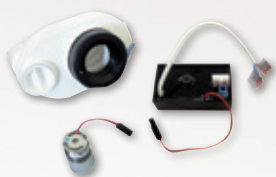

Contactless flushing systems

Functionality and aesthetics are perfectly coordinated in the BurdaTronic line

A specific health benefit is provided by the contactless flushing systems, especially in public areas. They reduce the risk of infection, work to conserve water and are also indispensable in barrier-free extension.

Contactless urinal controls

Burda Flowtronik